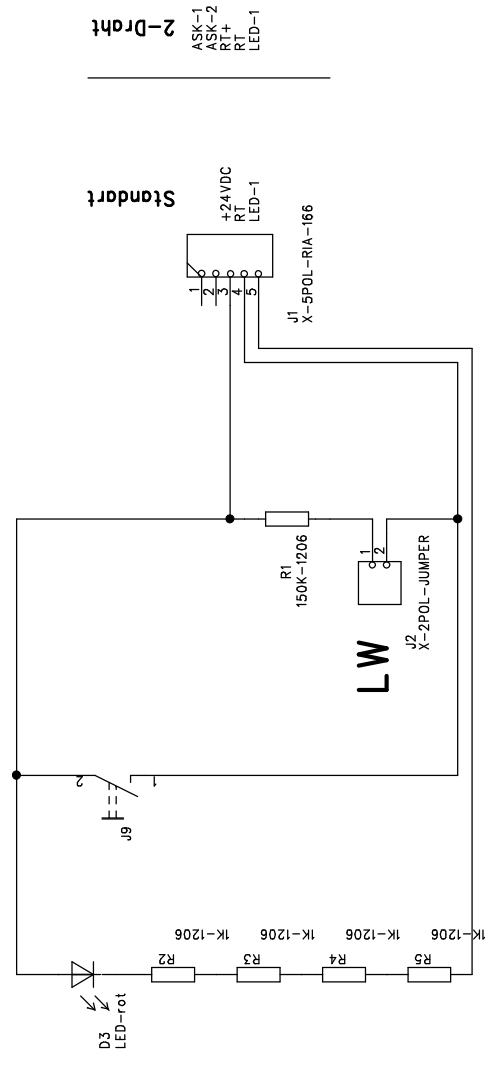

1 2 3 4 5 6

REVISION RECORD		
LTR	ECO NO:	DATE:

D C B A

COMPANY: ILPER-Elektronik GmbH&Co.KG	
TITLE: iNET-Zugtaster	
CODE:	DRAWING NO: 094401
SIZE:	REV:
SCALE:	SHEET: OF

DRAWN:	DATED:
CHECKED:	DATED:
QUALITY CONTROL:	DATED:
RELEASED:	DATED:

- M5 SCHRAUBE_M3
- Z3 SWD-K-MARKE SWD-K-MARKE
- M4 SCHRAUBE_M3 SCHRAUBE_M3 SCHRAUBE_M3
- M3 SCHRAUBE_M3 SCHRAUBE_M3
- M2 SCHRAUBE_M3 SCHRAUBE_M3
- M1 SCHRAUBE_M3 SCHRAUBE_M3